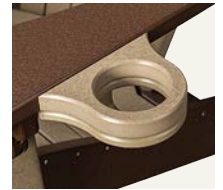

See pages 10-13 for fabric colors.