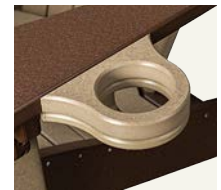

See pages 10-13 for fabric colors.

CU
Cup Holder

GR-Sa-Ba
Saddle Bar Stool

GR-St-Ba
Great Bay Bar Stool

GR-StS-Ba
Great Bay Bar
Swivel Stool

GR-CuS
Seat Cushion for
Great Bay Stool

GR-At
Great Bay Table
Attachment
*Table attaches easily
with 4 thumb-screws.*