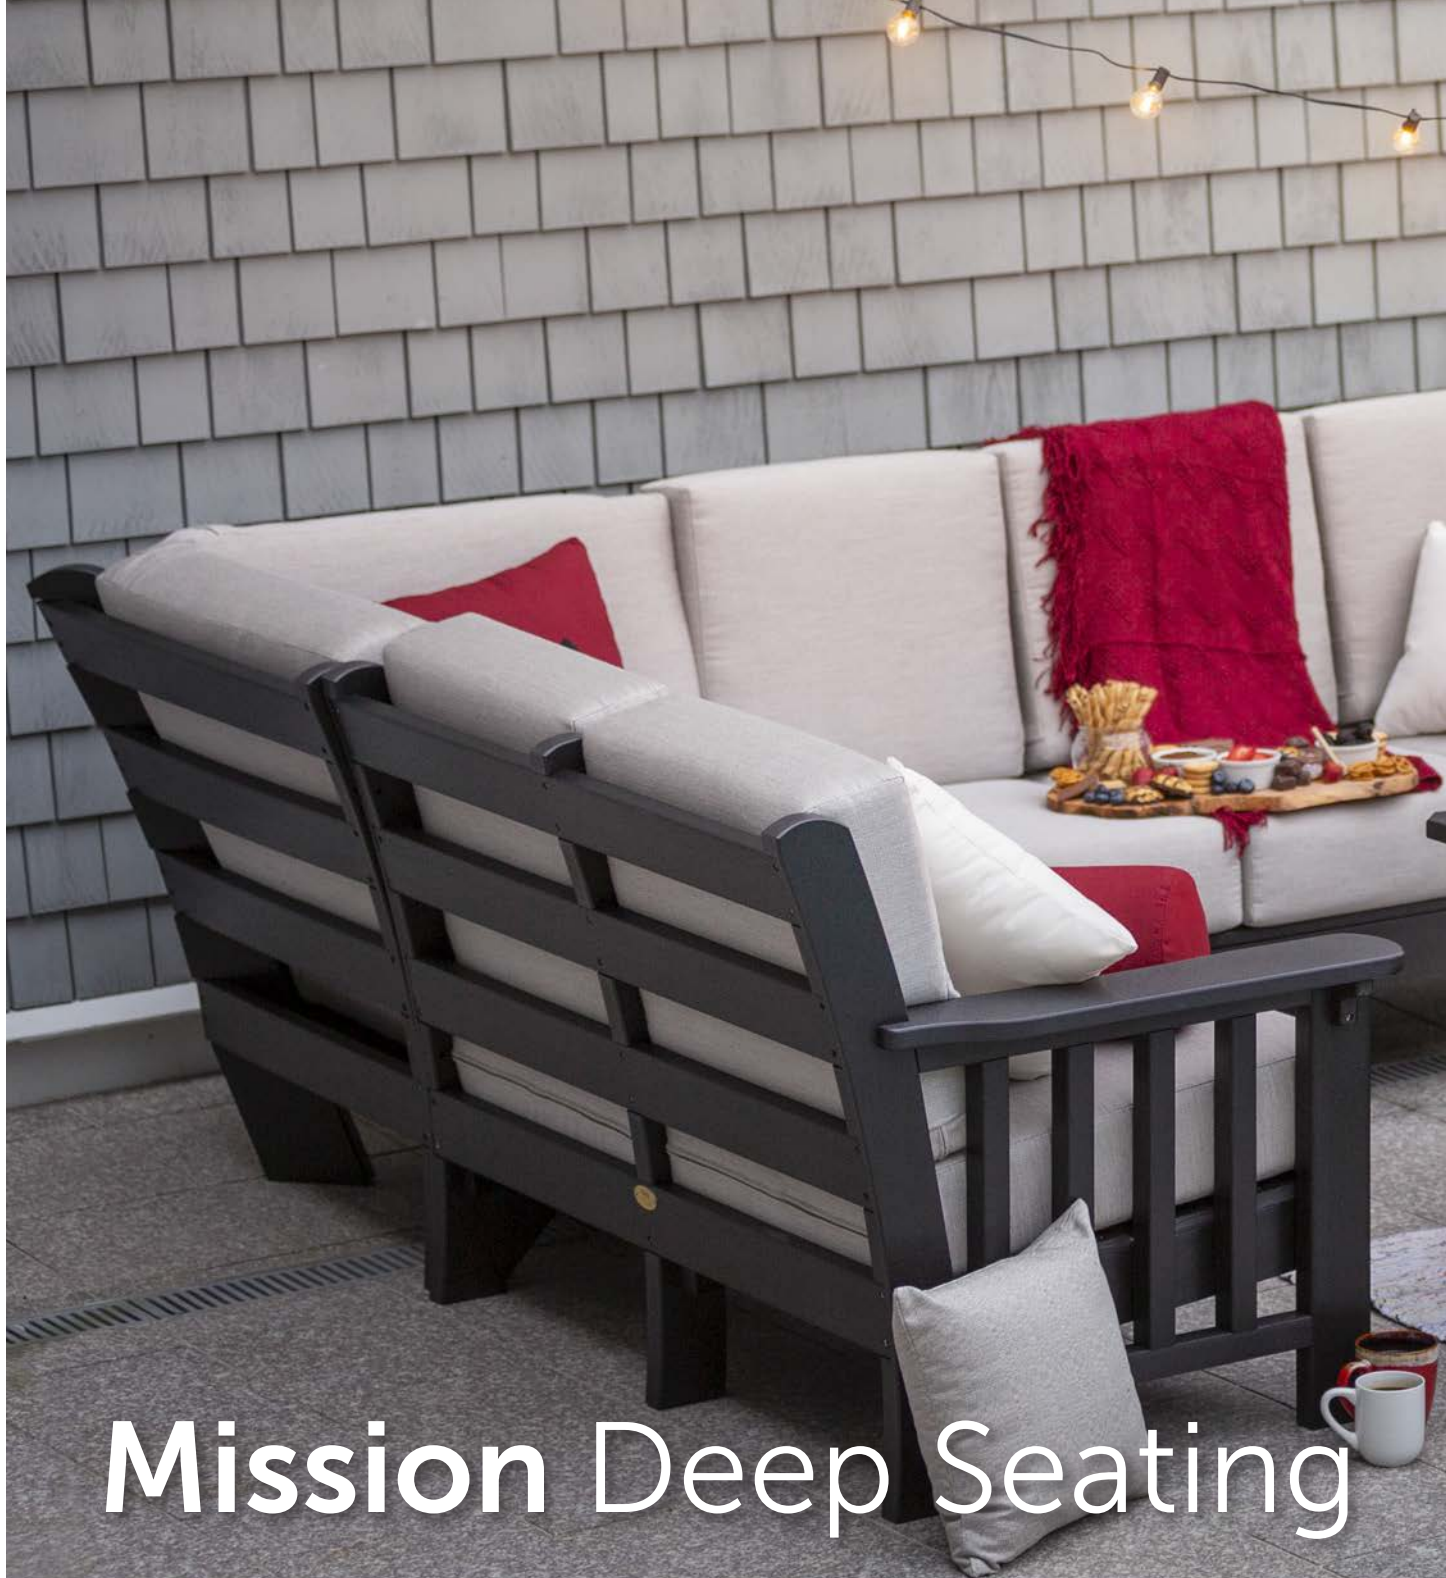

Black

Canvas
Birds Eye

Discontinued

Discontinued

Spectrum
Eggshell

Mission Deep Seating

Mission Left Love Seat, Corner, Right Sofa, Double Glider, Side Table and SeaAira Fire Pit

Brazilian
Walnut