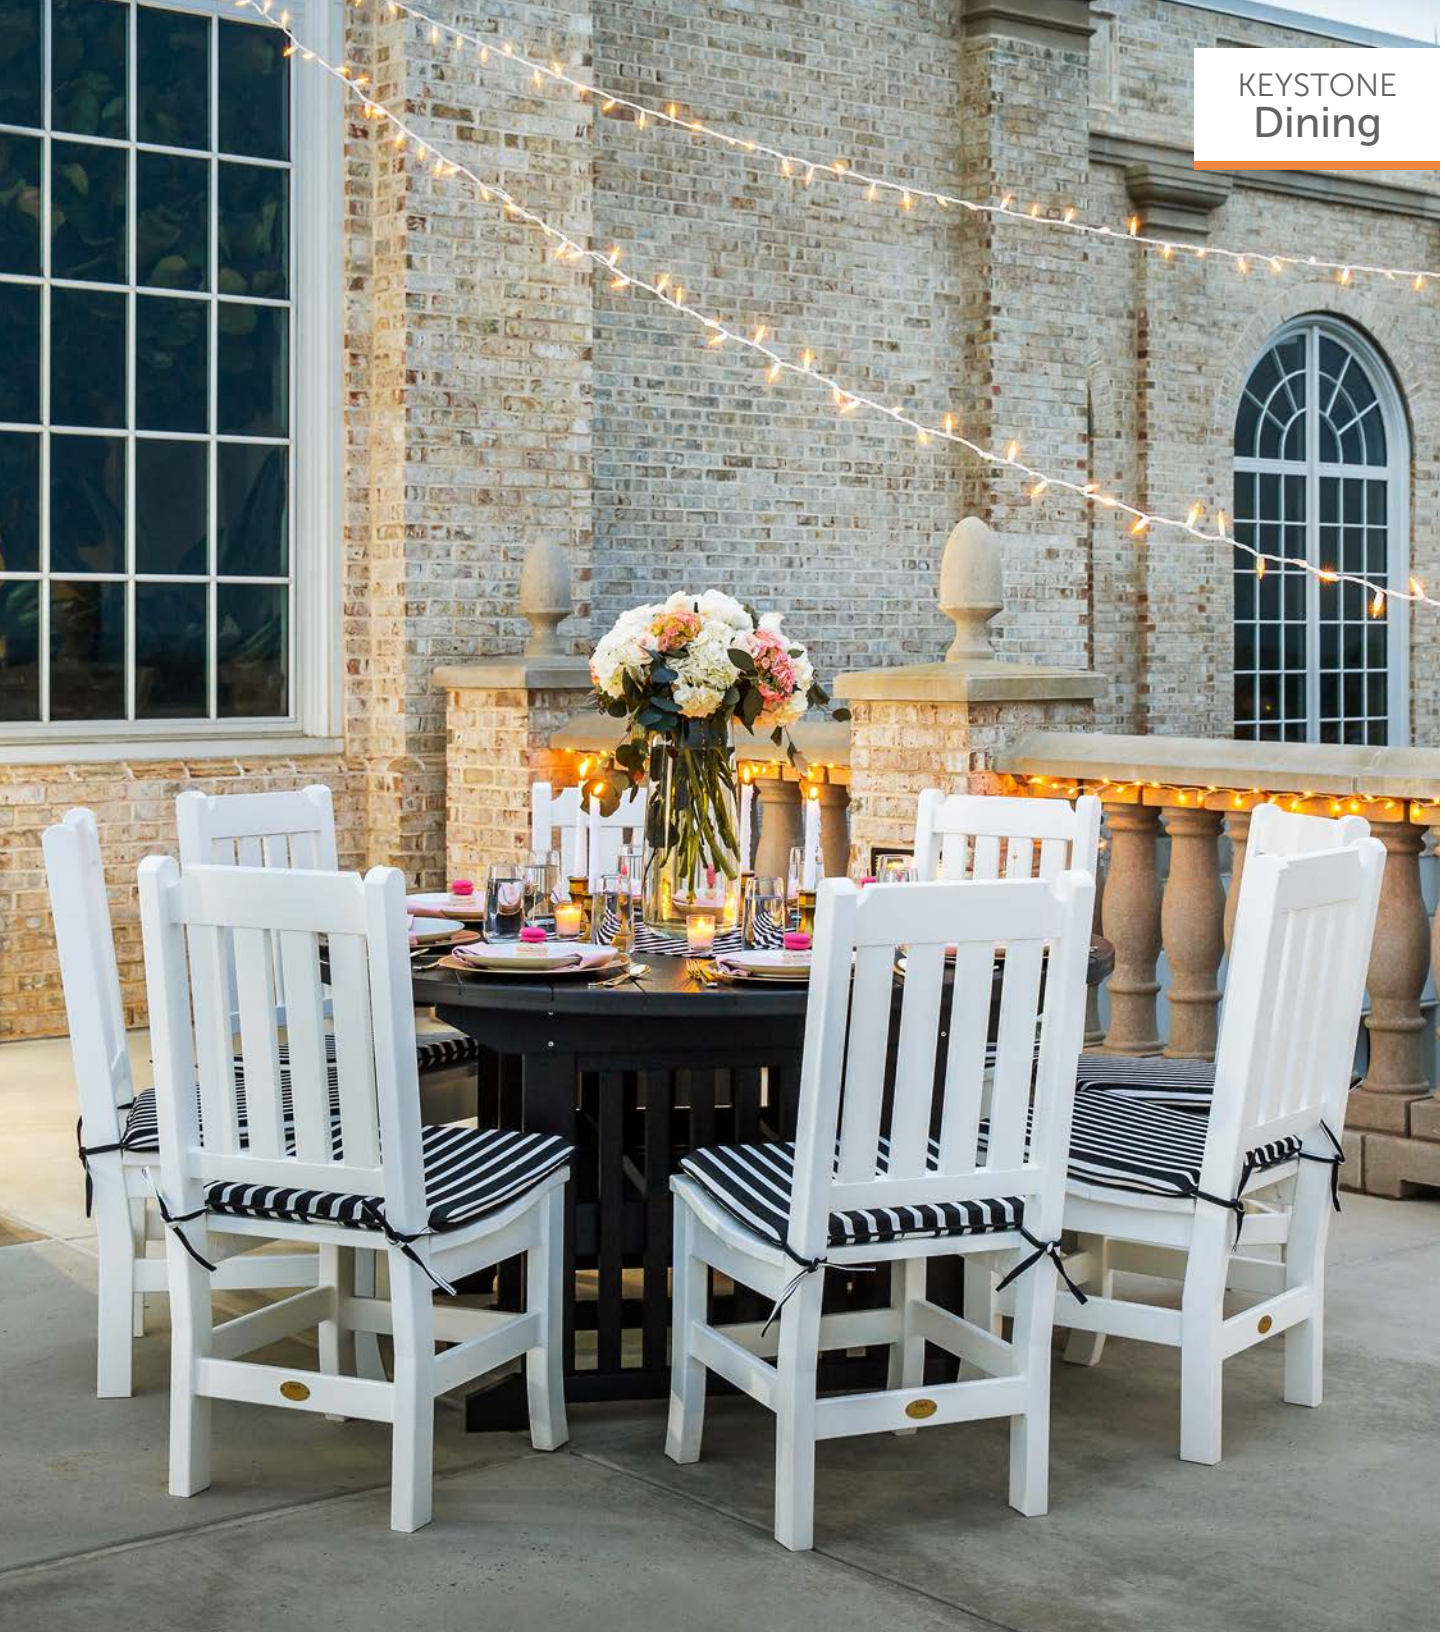

KEYSTONE Dining

Black

White

Shore
Classic