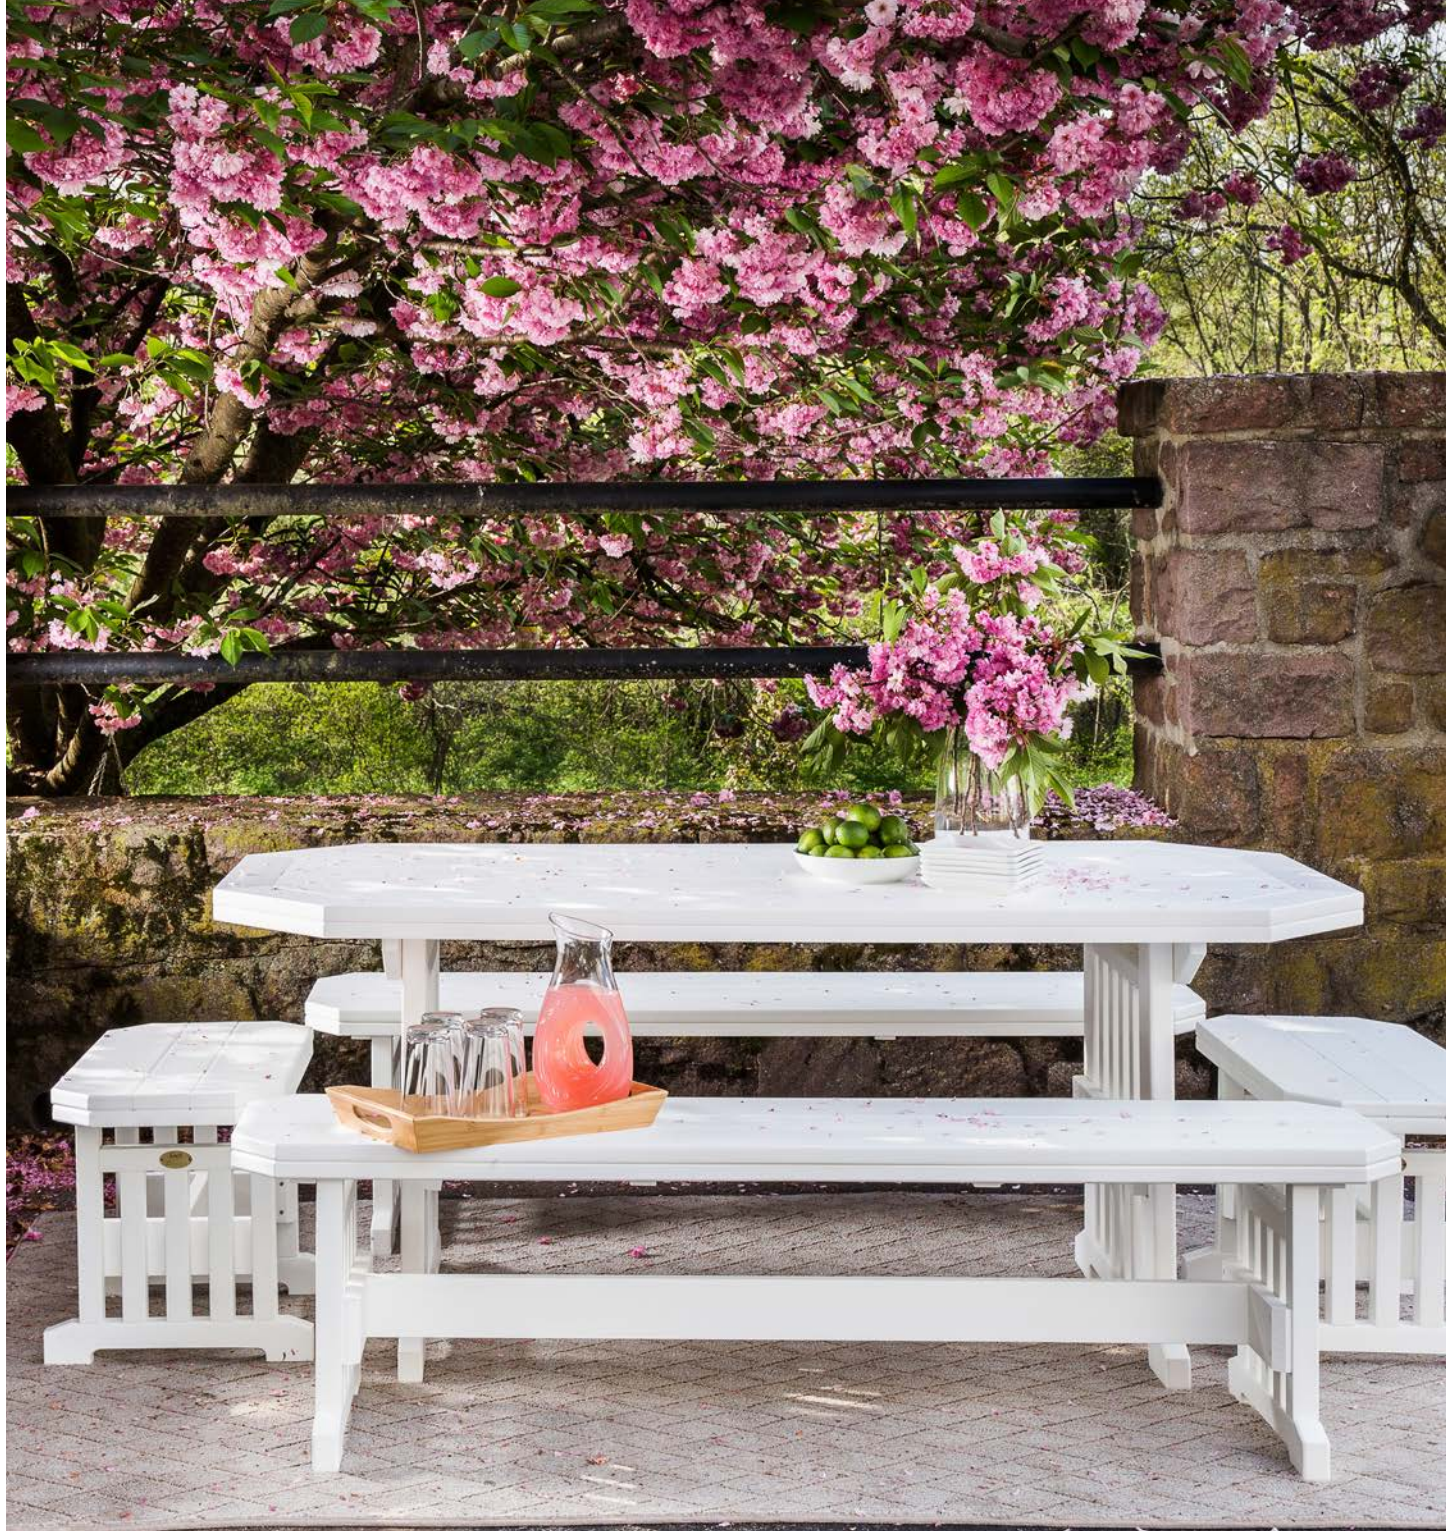

Fretwork Mist

Mission Dining

46" x 96" Mission Table with Border,
Missions Benches with and without Backs

White

Mission Tables with Border

- MI-TaB-35x48 35" x 48" Mission Table with Border
- MI-TaB-35x60 35" x 60" Mission Table with Border
- MI-TaB-35x72 35" x 72" Mission Table with Border
- MI-TaB-35x96 35" x 96" Mission Table with Border
- MI-TaB-46x48 46" x 48" Mission Table with Border
- MI-TaB-46x60 46" x 60" Mission Table with Border
- MI-TaB-46x72 46" x 72" Mission Table with Border
- MI-TaB-46x96 46" x 96" Mission Table with Border